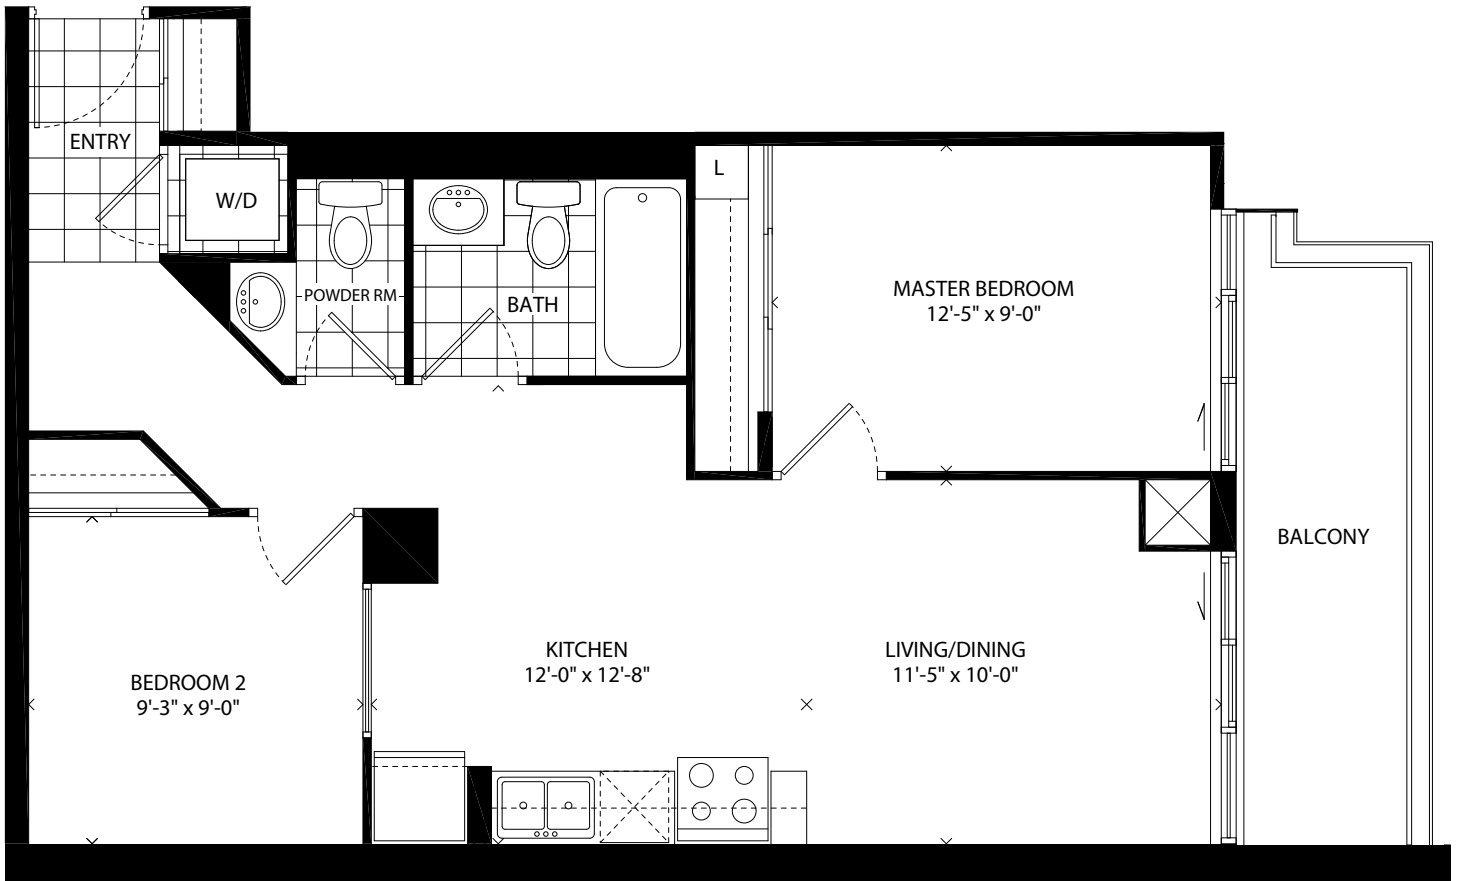

KNIGHTSBRIDGE COLLECTION

K C 734

2 BEDROOM
734 SQ.FT. PLUS 92 SQ.FT. BALCONY

FLOOR 2

FLOOR 3

FLOOR 4