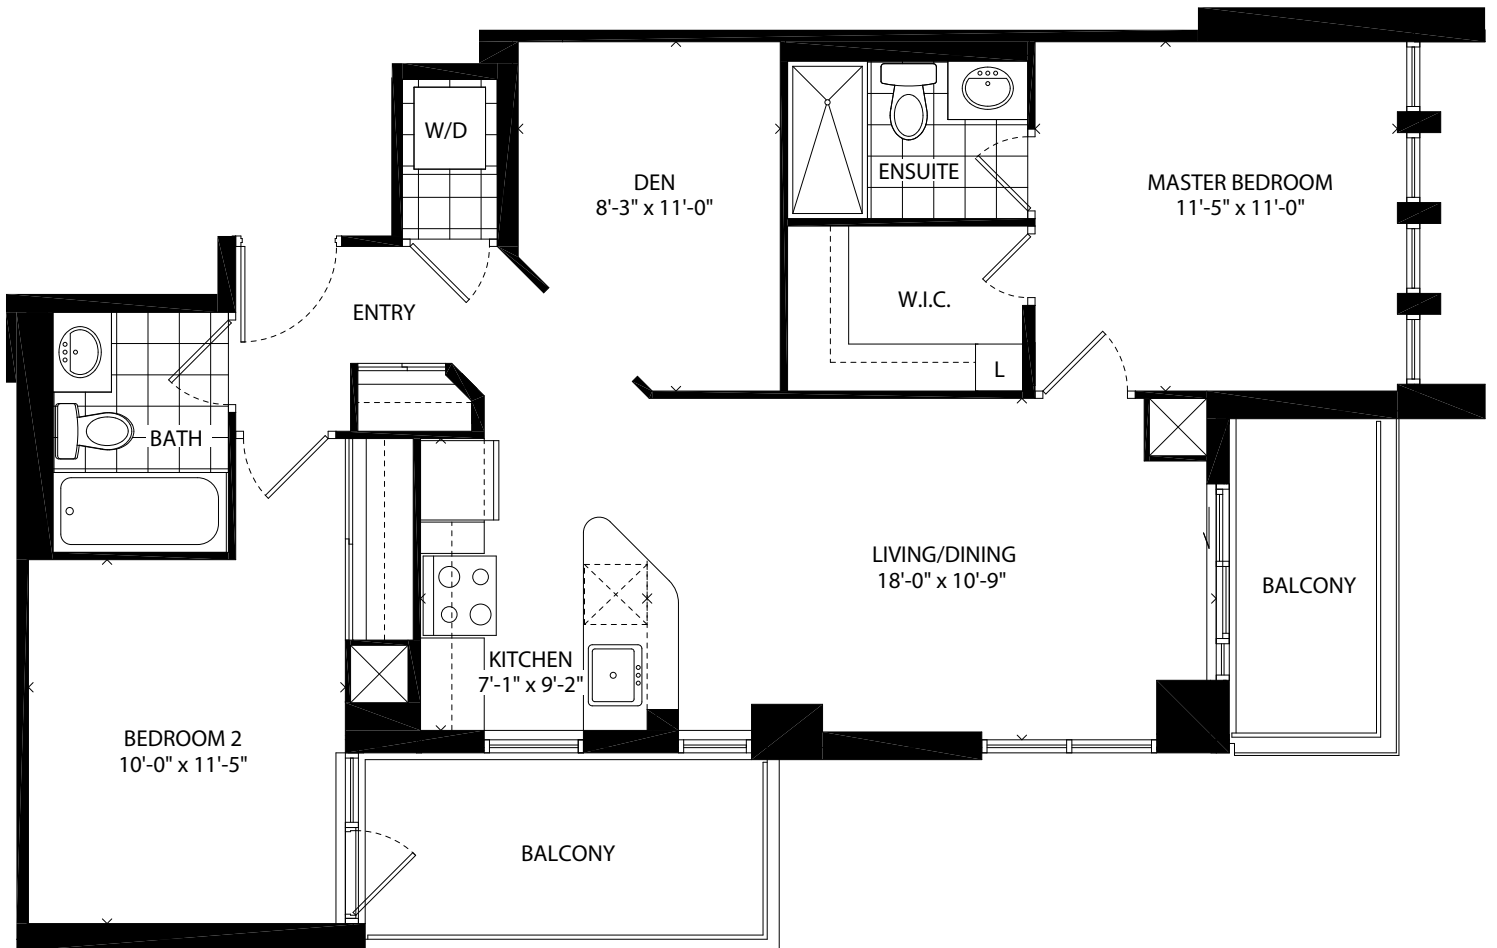

KNIGHTSBRIDGE COLLECTION

KOC 927

2 BEDROOM & DEN
927 SQ.FT. PLUS 137 SQ.FT. BALCONY

FLOOR 10-13

FLOOR 14-15

FLOOR 16