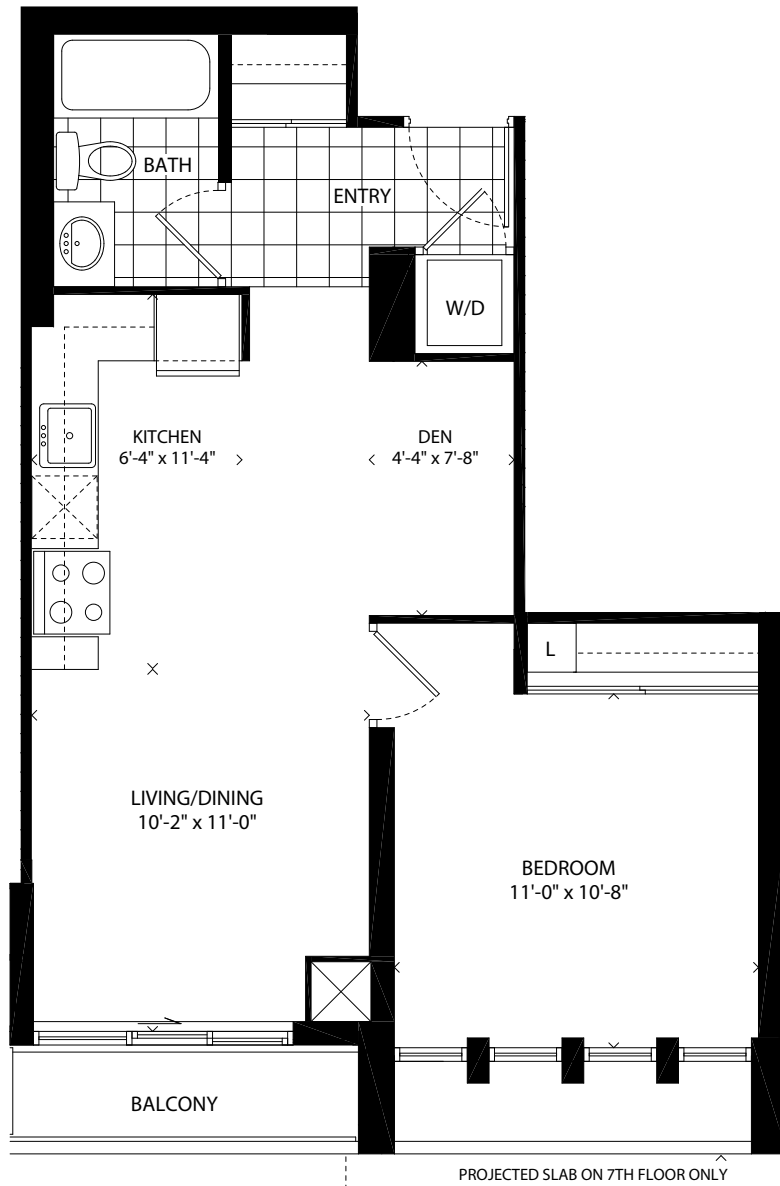

LONDON FLATS COLLECTION

L F 574

1 BED & DEN

574 SQ.FT. PLUS 34 SQ.FT. BALCONY ON 7TH-9TH FLOORS
34 SQ.FT. BALCONY & 332 SQ.FT. TERRACE ON 6TH FLOOR

PROJECTED SLAB ON 7TH FLOOR ONLY

TERRACE ON 6TH FLOOR

FLOOR 6

FLOOR 7-9